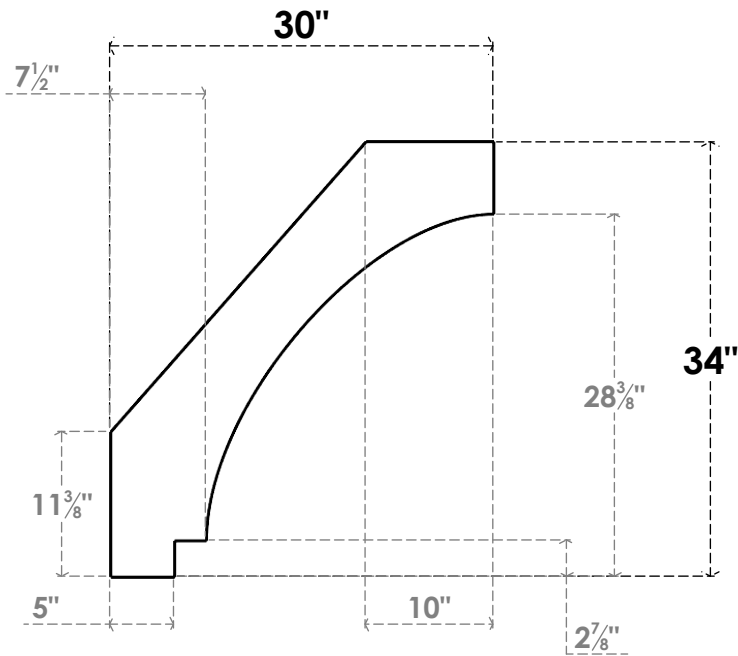

ITEM NUMBER: BRCPC040X30000X34000IMP

4"W X 30"D X 34"H IMPERIAL ARCHITECTURAL GRADE PVC CLOSED KNEE BRACE

SIDE PROFILE

FRONT PROFILE

ISOMETRIC

EKENA MILLWORK
2300 WEST MAIN ST.
CLARKSVILLE, TX 75426
TOLL FREE: 866-607-0453
WWW.EKENAMILLWORK.COM