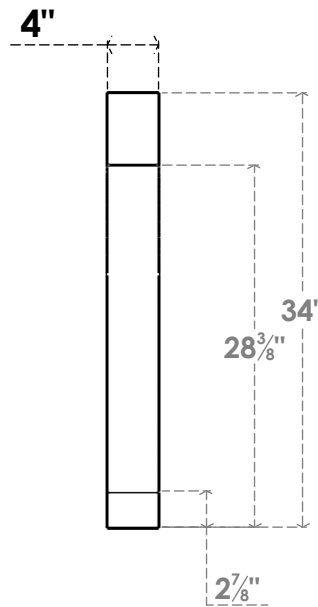

ITEM NUMBER: BRCPC040X30000X34000IMP

4"W X 30"D X 34"H IMPERIAL ARCHITECTURAL GRADE PVC CLOSED KNEE BRACE

SIDE PROFILE

FRONT PROFILE

ISOMETRIC

EKENA MILLWORK
2300 WEST MAIN ST.
CLARKSVILLE, TX 75426
TOLL FREE: 866-607-0453
WWW.EKENAMILLWORK.COM

NOTES

1. INSTALLATION TO BE COMPLETED IN ACCORDANCE WITH MANUFACTURER'S SPECIFICATIONS.
2. DRAWING MAY NOT BE TO SCALE
3. THIS DRAWING IS INTENDED FOR DESIGN AND PLANNING PURPOSES ONLY.
4. ALL INFORMATION CONTAINED HEREIN WAS CURRENT AT THE TIME OF DEVELOPMENT BUT MUST BE REVIEWED AND APPROVED BY THE PRODUCT MANUFACTURER TO BE CONSIDERED ACCURATE.
5. ARCHITECTURAL GRADE PVC PRODUCTS ARE MADE FROM EXPANDED CELLULAR PVC AND COME NATURALLY WHITE BUT MAY BE PAINTED